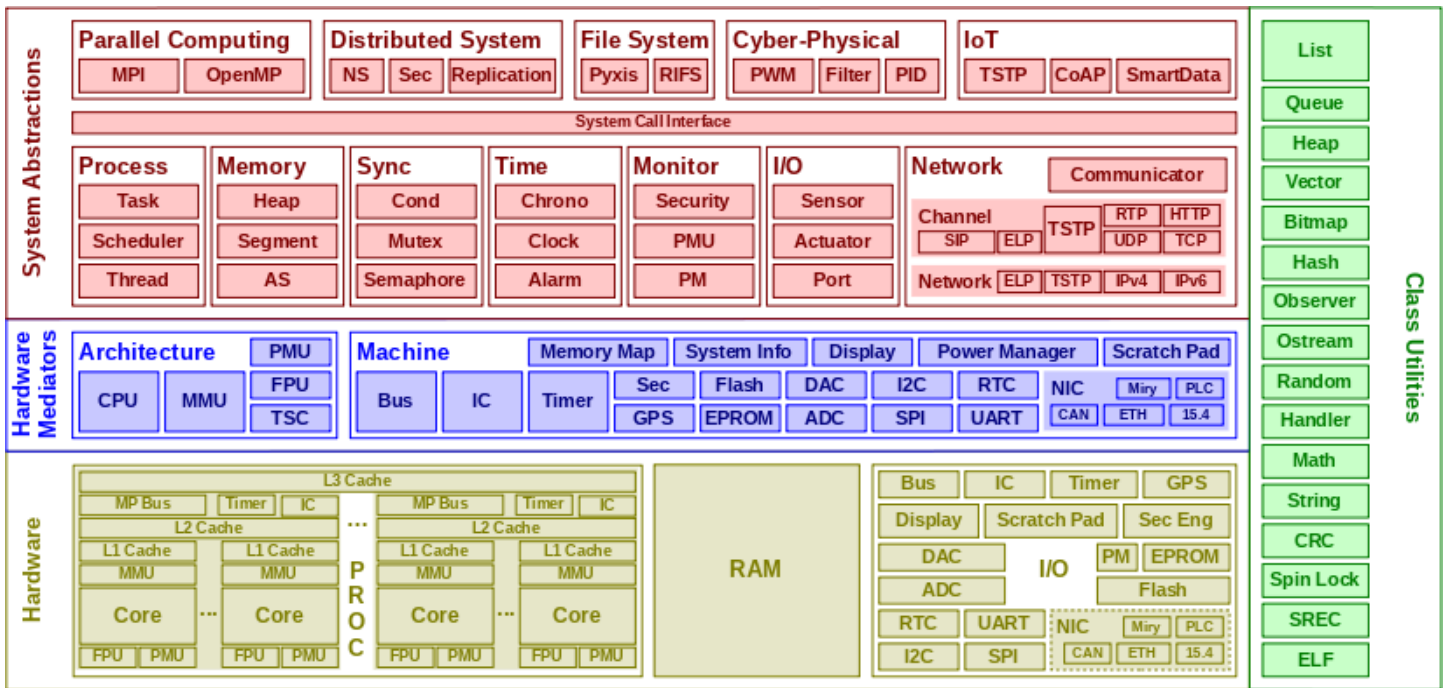

EPOS Developers

Developer	Contributions	Years Active
Alex de Magalhães Machado	Lua@EPOS	2010-2012
Alexandre de Limas Santana	Ultrasound Distance Meter	2015
Alexandre Massayuki Okazaki	routing, AD-HOP, OmNet++ model	2009-2012
André Luís Gobbi Sanches	MPI	2001-2003
Arliones Hoeller Jr	Power Management, EPOS@AVR-8, IEEE 802.15.4	2006-2016
Augusto Born de Oliveira	WSN	2006-2008
Danillo Moura Santos	EPOS-SoC, reconfiguration, SDR	2005-2010
Davi Resner	EPOS@ARM Cortex-M, TSTP, NIC, Security, OmNet++ model	2014 - 2018
Eduardo Afonso Billo	Bluetooth	2001-2003
Fauze Valério Polpeta	EPOS@Leon3, EPOS-SoC, Multimedia	2002-2007
Fernando Roberto Secco	MPI, Cluster Computing	2001-2004
Giovani Gracioli	Real-time, Multicore, Dynamic Update, PMU	2008-
Geovani Ricardo Wiedenhof	Imprecise Computing, Power Management	2006-2008
Gustavo Fortes Tondello	UML	2003-2004