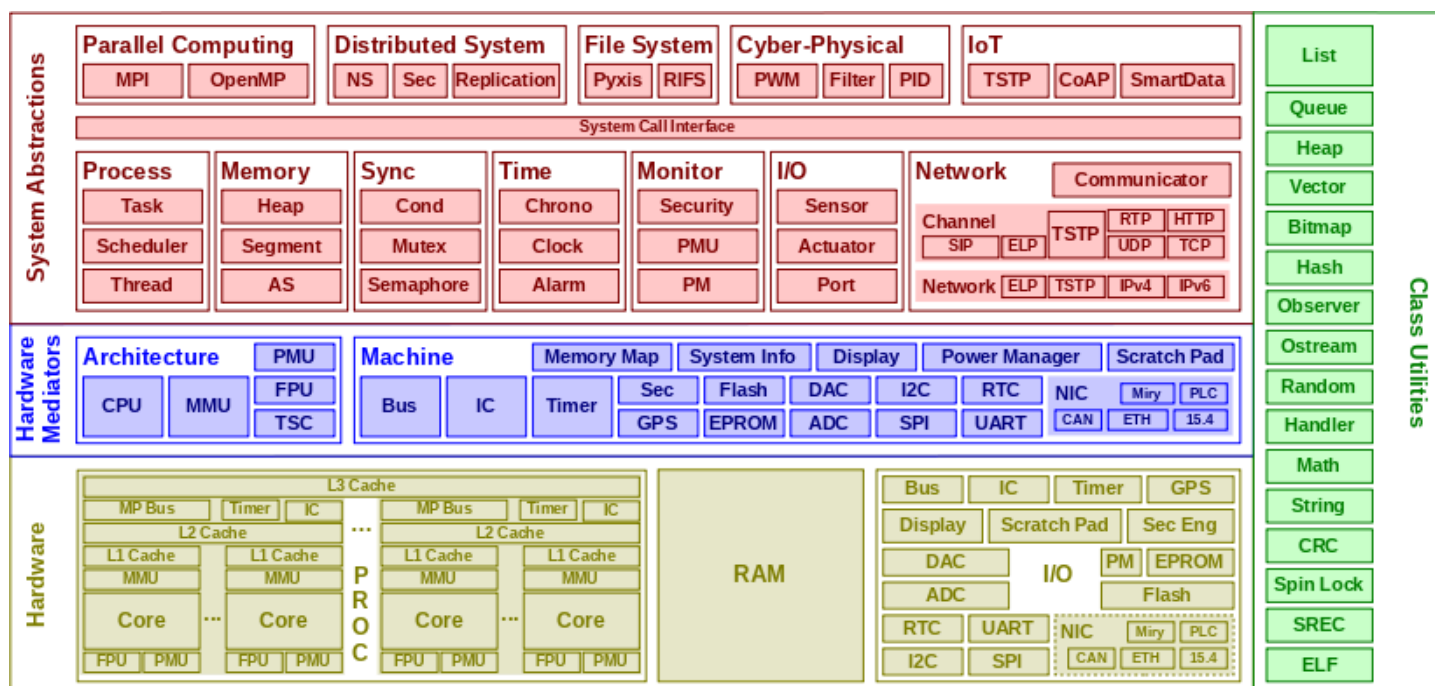

EPOS Developers

Developer	Contributions	Years Active
Alex de Magalhães Machado	Lua@EPOS	2010-2012
Alexandre de Limas Santana	Ultrasound Distance Meter	2015
Alexandre Massayuki Okazaki	routing, AD-HOP, OmNet++ model	2009-2012
André Luís Gobbi Sanches	MPI	2001-2003
Arliones Hoeller Jr	Power Management, EPOS@AVR-8, IEEE 802.15.4	2006-2016
Augusto Born de Oliveira	WSN	2006-2008
Danillo Moura Santos	EPOS-SoC, reconfiguration, SDR	2005-2010
Davi Resner	EPOS@ARM Cortex-M, TSTP, NIC, Security, OmNet++ model	2014 - 2018
Eduardo Afonso Billo	Bluetooth	2001-2003
Fauze Valério Polpetta	EPOS@Leon3, EPOS-SoC, Multimedia	2002-2007
Fernando Roberto Secco	MPI, Cluster Computing	2001-2004
Giovani Gracioli	Real-time, Multicore, Dynamic Update, PMU	2008-
Geovani Ricardo Wiedenhoft	Imprecise Computing, Power Management	2006-2008
Gustavo Fortes Tondello	UML	2003-2004